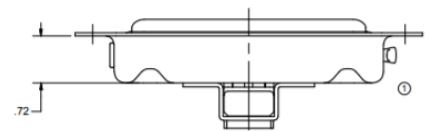

4960 / 4961 Extra Large Paddle Latch

Features

- A heavy-duty slam-action latch for single-point engagement.
- The largest in the Eberhard family of slam-action latches, this model is especially designed with more generous space under the paddle handle
- Under adverse weather conditions, a gloved hand can easily lift the paddle handle to open the latch
- The paddle handle and trigger are welded construction for heavy-duty use
- Hole mounting options also available

Material

- Steel, zinc plated or stainless steel

Part No.	Material	Key Locking	Type
4960	Steel	Yes	Weld-on, no mounting holes
3-4960			With mounting holes
4961		No	Weld-on, no mounting holes
3-4961			With mounting holes
4960-SS	Stainless Steel	Yes	Weld-on, no mounting holes
3-4960-SS			With mounting holes
4961-SS		No	Weld-on, no mounting holes
3-4961-SS			With mounting holes