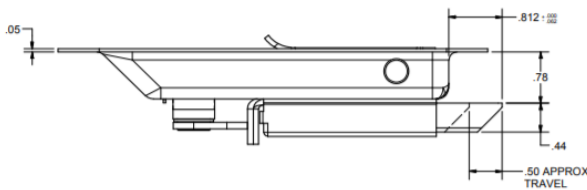

4960 / 4961 Extra Large Paddle Latch

Features

- A heavy-duty slam-action latch for single-point engagement.
- The largest in the Eberhard family of slam-action latches, this model is especially designed with more generous space under the paddle handle
- Under adverse weather conditions, a gloved hand can easily lift the paddle handle to open the latch
- The paddle handle and trigger are welded construction for heavy-duty use
- Hole mounting options also available

Material

- Steel, zinc plated or stainless steel

Part No.	Material	Key Locking	Type
4960	Steel	Yes	Weld-on, no mounting holes
3-4960			With mounting holes
4961		No	Weld-on, no mounting holes
3-4961			With mounting holes
4960-SS	Stainless Steel	Yes	Weld-on, no mounting holes
3-4960-SS			With mounting holes
4961-SS		No	Weld-on, no mounting holes
3-4961-SS			With mounting holes