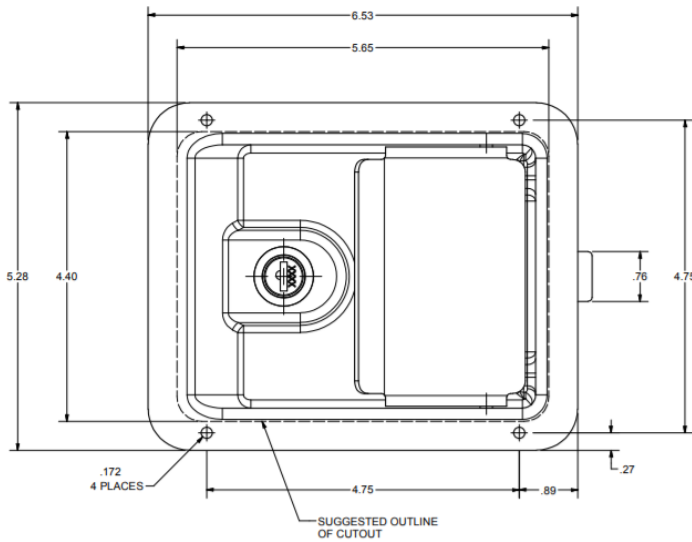

4960 / 4961 Extra Large Paddle Latch

Features

- A heavy-duty slam-action latch for single-point engagement.
- The largest in the Eberhard family of slam-action latches, this model is especially designed with more generous space under the paddle handle
- Under adverse weather conditions, a gloved hand can easily lift the paddle handle to open the latch
- The paddle handle and trigger are welded construction for heavy-duty use
- Hole mounting options also available

Material

- Steel, zinc plated or stainless steel

Part No.	Material	Key Locking	Type
4960	Steel	Yes	Weld-on, no mounting holes
3-4960			With mounting holes
4961		No	Weld-on, no mounting holes
3-4961			With mounting holes
4960-SS	Stainless Steel	Yes	Weld-on, no mounting holes
3-4960-SS			With mounting holes
4961-SS		No	Weld-on, no mounting holes
3-4961-SS			With mounting holes